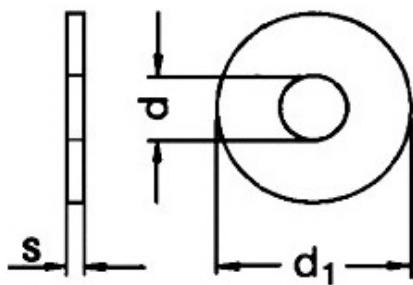

PRODUCT SHEET

Description:

Flat Washer, DIN 9021, A2, 2mm, ID 8,4mm, OD 24mm

Item number:

12.13.297-0

| Units | Box | Carton | HS Code | Barcode |
|-------|-----|--------|------------|--|
| Pcs. | 500 | 4000 | 7318220091 |  |
| | | | | 5704866029124 |